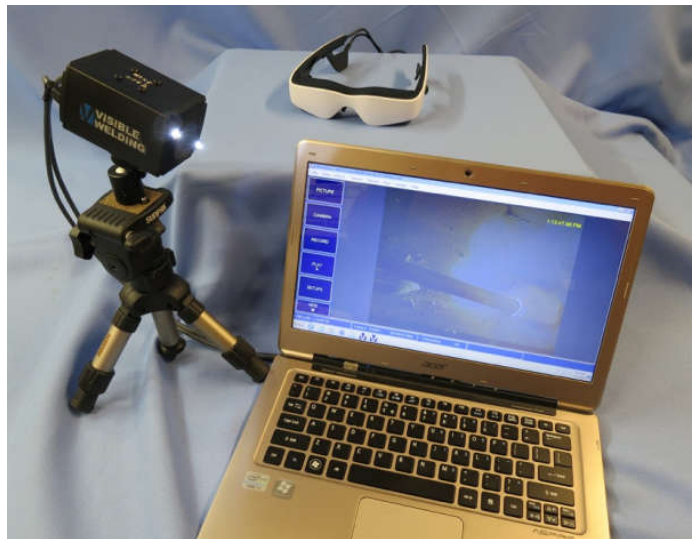

V2019-Z Ultra-Dynamic-Range™ Welding Camera & Software

The WeldWatch System is composed of the V2019-Z 10x zoom color welding camera with our proprietary WeldWatch Software.

The V2019-Z camera has Ultra Dynamic Range specially designed for live viewing of arc welding. The WeldWatch software is tightly integrated with the camera providing close control to get the maximum performance from the hardware.

WeldWatch performs extensive image processing, in real time, as well as digital recording and playback of weld video and still images.